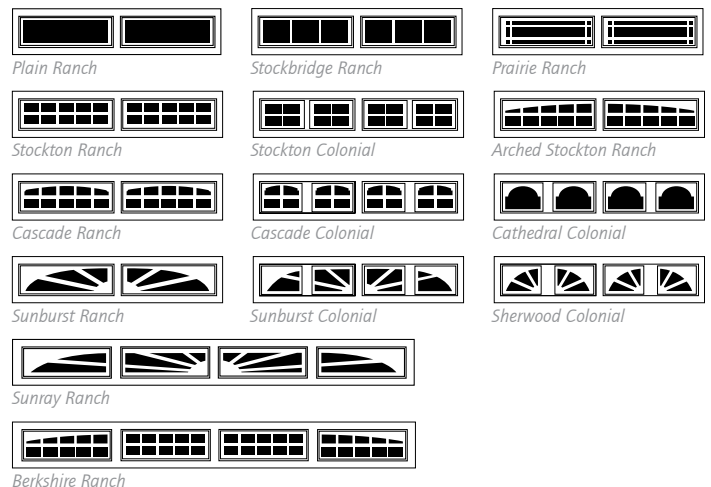

Widths: 6', 8', 9', 10', 12', 15', 16', 18', 20'

*1-car doors shown in 8'7" configuration

2-car doors shown in 16'7" configuration

†7'3" height not available. Additional heights available. See Commercial BuildMark in Commercial Sectional Products in WebConnect.

Window Options‡

Snap-In Inserts

Note: Windows are shown in one-car configurations, with the exception of Sunray Ranch and Berkshire Ranch.

‡ Not all window styles are shown. Please consult your Raynor Dealer or see the Raynor Decorative Windows literature for more options.