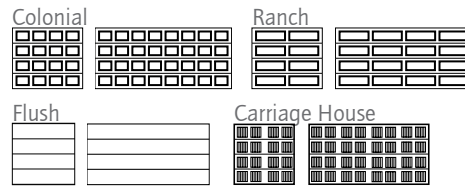

6-years to the original purchaser

Springs

3-years to the original purchaser

**Limited Warranty: Visit www.raynor.com/products for complete Limited Warranty details

Panel Options*

Heights: 6'6" through 10' in 3" increments†

Widths: 6', 8', 9', 10', 12', 15', 16', 18', 20'

*1-car doors shown in 8'7" configuration

2-car doors shown in 16'7" configuration

†7'3" height not available. Additional heights available. See Commercial BuildMark in Commercial Sectional Products in WebConnect.